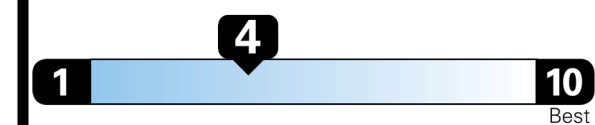

EPA DOT Fuel Economy and Environment

Gasoline Vehicle

Fuel Economy

21 MPG
combined city/hwy

19 MPG
city

25 MPG
highway

4.8 gallons per 100 miles

Small SUVs range from 16 to 125 MPG. The best vehicle rates 142 MPGe.

You spend $4,000
more in fuel costs over 5 years
compared to the average new vehicle.

Annual fuel cost $2,100

Fuel Economy & Greenhouse Gas Rating (tailpipe only)