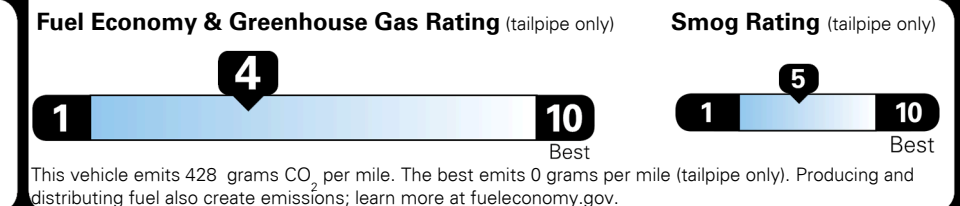

EMISSIONS:
 This vehicle is certified to meet emission requirements in all 50 states

TOTAL PRICE: \$64,045.00

EPA DOT Fuel Economy and Environment

Gasoline Vehicle

Fuel Economy

21 MPG
 combined city/hwy

19 MPG
 city

25 MPG
 highway

4.8 gallons per 100 miles

Small SUVs range from 16 to 125 MPG. The best vehicle rates 142 MPGe.

You spend \$4,000
 more in fuel costs over 5 years compared to the average new vehicle.

Annual fuel cost \$2,100