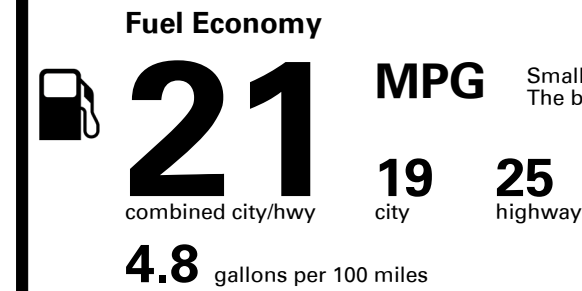

ADDED FEATURES:

- ***Sport Advanced Package: $5,000.00**
- Nappa Leather Seating Surfaces w/ Sport Pattern Quilting Layered Edge Backlit Trim
- Leatherette Upper Instrument & Door Panels
- Suede Headliner
- Heated Steering Wheel
- Genesis Digital Key
- Surround View Monitor / Blind-Spot View Monitor
- Remote Smart Parking Assist
- Parking Distance Warning (Front)
- Parking Collision-Avoidance Assist (Rear)
- Lexicon Premium Audio w/ 16 Speakers

*Sport Prestige Package: $4,900.00

- 21" Sport Alloy Wheels
- Electronic Limited Slip Differential
- Nappa Leather Seating Surfaces w/ Suede Insert
- *Vanilla Beige retains Nappa w/ Sport Pattern Quilting*
- Carbon Fiber Trim
- 3-Zone Climate / Heated 2nd Row Seats
- Manual Rear Side Sunshades
- 12.3" 3D Digital Cluster / Heads-Up Display

Accessories

- *Cargo Net $50.00
- *Reversible Cargo Tray $150.00
- *Cargo Cover $200.00
- *First Aid Kit $45.00

Inland Freight & Handling : $1,045.00

TOTAL PRICE: $63,990.00

155 A 1732QTITAN

SOLD TO: CT707
GENESIS OF FAIRFIELD
338 COMMERCE DRIVE
FAIRFIELD CT 06824

SHIPPED TO: CT707

VIN: KMUMCDTCXNU022333	ENGINE: G6DSMA661350	EXTERIOR COLOR: ALTA WHITE	INTERIOR/SEAT COLOR: OBSIDIAN BLACK/OBSIDIAN
MODEL: U0462A65	PORT OF ENTRY: PH	TRANSPORT: TRUCK	ACCESSORY WEIGHT: 19 lbs./ 8 kgs.

EMISSIONS:
This vehicle is certified to meet emission requirements in all 50 states

EPA DOT Fuel Economy and Environment

Gasoline Vehicle

Small SUVs range from 16 to 125 MPG. The best vehicle rates 142 MPGe.

You spend $4,000 more in fuel costs over 5 years compared to the average new vehicle.

Annual fuel cost $2,100

Fuel Economy & Greenhouse Gas Rating (tailpipe only)