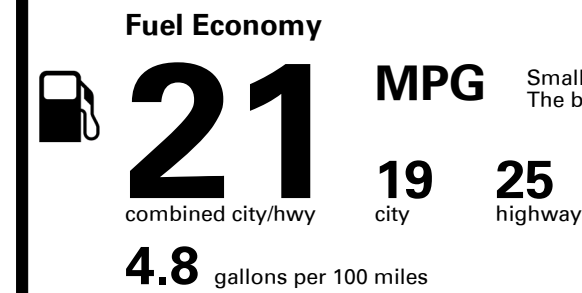

EMISSIONS:
 This vehicle is certified to meet emission requirements in all 50 states

Inland Freight & Handling : \$1,045.00

TOTAL PRICE: \$54,440.00

EPA DOT Fuel Economy and Environment

Gasoline Vehicle

Small SUVs range from 16 to 125 MPG. The best vehicle rates 142 MPGe.

You spend \$4,000 more in fuel costs over 5 years compared to the average new vehicle.

Annual fuel cost \$2,100

Fuel Economy & Greenhouse Gas Rating (tailpipe only)

Smog Rating (tailpipe only)

This vehicle emits 428 grams CO₂ per mile. The best emits 0 grams per mile (tailpipe only). Producing and distributing fuel also create emissions; learn more at fueleconomy.gov.