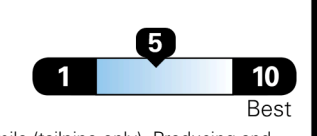

Smog Rating (tailpipe only)

This vehicle emits 428 grams CO₂ per mile. The best emits 0 grams per mile (tailpipe only). Producing and distributing fuel also create emissions; learn more at fueleconomy.gov.

Actual results will vary for many reasons, including driving conditions and how you drive and maintain your vehicle. The average new vehicle gets 27 MPG and costs $6,500 to fuel over 5 years. Cost estimates are based on 15,000 miles per year at $ 2.35 per gallon. MPGe is miles per gasoline gallon equivalent. Vehicle emissions are a significant cause of climate change and smog.

fueleconomy.gov

Calculate personalized estimates and compare vehicles