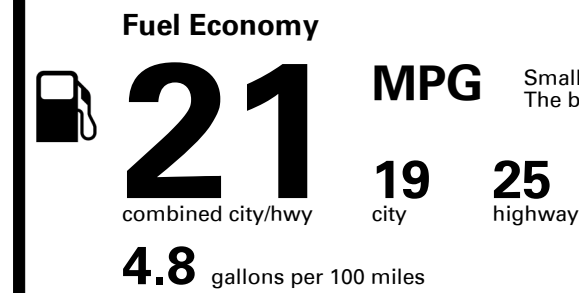

EMISSIONS:
This vehicle is certified to meet emission requirements in all 50 states

EPA DOT Fuel Economy and Environment

You spend \$4,000
more in fuel costs over 5 years
compared to the average new vehicle.