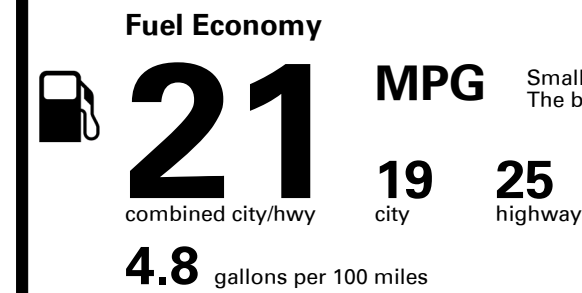

- Carpeted Floor Mats

Manufacturer's Suggested Retail Price: $52,600.00

ADDED FEATURES:

- ***Sport Advanced Package: $5,000.00**
- Nappa Leather Seating Surfaces w/ Sport Pattern Quilting
- Layered Edge Backlit Trim
- Leatherette Upper Instrument & Door Panels
- Suede Headliner
- Heated Steering Wheel
- Genesis Digital Key
- Surround View Monitor / Blind-Spot View Monitor
- Remote Smart Parking Assist
- Parking Distance Warning (Front)
- Parking Collision-Avoidance Assist (Rear)
- Lexicon Premium Audio w/ 16 Speakers

*Sport Prestige Package: $4,900.00

- 21" Sport Alloy Wheels
- Electronic Limited Slip Differential
- Nappa Leather Seating Surfaces w/ Suede Insert
- *Vanilla Beige retains Nappa w/ Sport Pattern Quilting*
- Carbon Fiber Trim
- 3-Zone Climate / Heated 2nd Row Seats
- Manual Rear Side Sunshades
- 12.3" 3D Digital Cluster / Heads-Up Display

Accessories

- *Cargo Net $50.00
- *Cargo Cover $200.00
- *First Aid Kit $45.00

Inland Freight & Handling : $1,045.00

TOTAL PRICE: $63,840.00

161 A 1392HGRAND

SOLD TO: NC702
GENESIS OF NEW BERN
2910 HIGHWAY 70 EAST
NEW BERN NC 28564

SHIPPED TO: NC702

VIN: KMUMCDTC9NU011453	ENGINE: G6DSMA619189	EXTERIOR COLOR: ALTA WHITE	INTERIOR/SEAT COLOR: ULTRAMARINE
MODEL: U0462A65	PORT OF ENTRY: BR	TRANSPORT: TRUCK	ACCESSORY WEIGHT: 14 lbs./ 6 kgs.

EMISSIONS:
This vehicle is certified to meet emission requirements in all 50 states

EPA DOT Fuel Economy and Environment

Gasoline Vehicle

Small SUVs range from 16 to 125 MPG. The best vehicle rates 142 MPGe.

You spend $4,000
more in fuel costs over 5 years
compared to the average new vehicle.

Annual fuel cost $2,100

Fuel Economy & Greenhouse Gas Rating (tailpipe only)