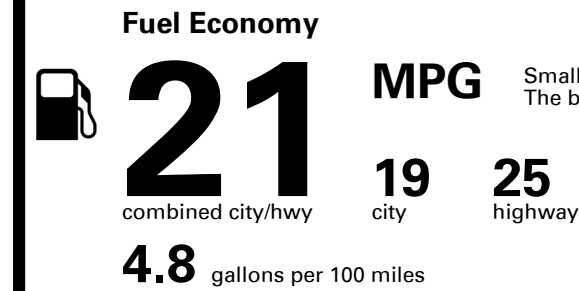

Manufacturer's Suggested Retail Price: $52,600.00

ADDED FEATURES:

- *UYUNI WHITE(UYH) Paint $500.00
- *Sport Advanced Package: $5,000.00
  - Nappa Leather Seating Surfaces w/ Sport Pattern Quilting
  - Layered Edge Backlit Trim
  - Leatherette Upper Instrument & Door Panels
  - Suede Headliner
  - Heated Steering Wheel
  - Genesis Digital Key
  - Surround View Monitor / Blind-Spot View Monitor
  - Remote Smart Parking Assist
  - Parking Distance Warning (Front)
  - Parking Collision-Avoidance Assist (Rear)
  - Lexicon Premium Audio w/ 16 Speakers
- *Sport Prestige Package: $4,900.00
  - 21" Sport Alloy Wheels
  - Electronic Limited Slip Differential
  - Nappa Leather Seating Surfaces w/ Suede Insert
  - *Vanilla Beige retains Nappa w/ Sport Pattern Quilting*
  - Carbon Fiber Trim
  - 3-Zone Climate / Heated 2nd Row Seats
  - Manual Rear Side Sunshades
  - 12.3" 3D Digital Cluster / Heads-Up Display
- Accessories
  - *Cargo Cover $200.00

Inland Freight & Handling : $1,045.00

TOTAL PRICE: $64,245.00

264 A 2712KEMERA

SOLD TO: CA727
GENESIS OF CORONA
2525 WARDLOW ROAD
CORONA CA 92882

SHIPPED TO: CA727

VIN: KMUMCDTC8NU043102	ENGINE: G6DSMA745644	EXTERIOR COLOR: UYUNI WHITE	INTERIOR/SEAT COLOR: OBSIDIAN BLACK/OBSIDIAN
MODEL: U0462A65	PORT OF ENTRY: HU	TRANSPORT: TRUCK	ACCESSORY WEIGHT: 12 lbs./ 5 kgs.

EMISSIONS:
This vehicle is certified to meet emission requirements in all 50 states

EPA DOT Fuel Economy and Environment

Gasoline Vehicle

Small SUVs range from 16 to 125 MPG. The best vehicle rates 142 MPGe.

You spend $4,000 more in fuel costs over 5 years compared to the average new vehicle.

Annual fuel cost $2,100