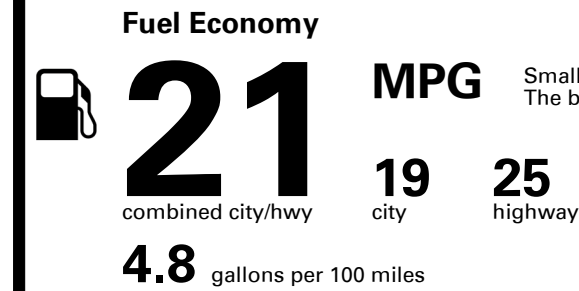

EMISSIONS:
This vehicle is certified to meet emission requirements in all 50 states

EPA DOT Fuel Economy and Environment

Small SUVs range from 16 to 125 MPG. The best vehicle rates 142 MPGe.

You spend \$4,000
more in fuel costs over 5 years
compared to the average new vehicle.