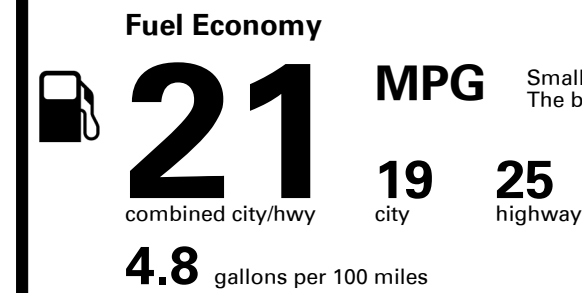

EMISSIONS:
 This vehicle is certified to meet emission requirements in all 50 states

Inland Freight & Handling : \$1,045.00

TOTAL PRICE: \$54,175.00

EPA DOT Fuel Economy and Environment

Gasoline Vehicle

Small SUVs range from 16 to 125 MPG. The best vehicle rates 142 MPGe.

You spend \$4,000
more in fuel costs over 5 years
 compared to the average new vehicle.

Annual fuel cost \$2,100

Fuel Economy & Greenhouse Gas Rating (tailpipe only)

Smog Rating (tailpipe only)

This vehicle emits 428 grams CO₂ per mile. The best emits 0 grams per mile (tailpipe only). Producing and distributing fuel also create emissions; learn more at fueleconomy.gov.