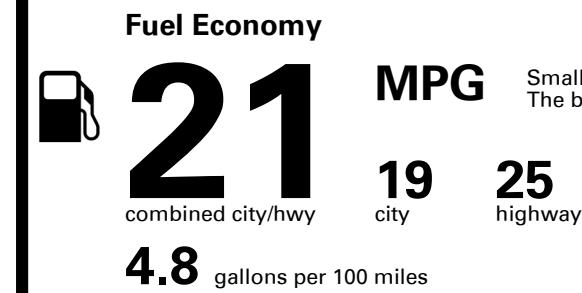

EMISSIONS:
 This vehicle is certified to meet emission requirements in all 50 states

Inland Freight & Handling : \$1,045.00

TOTAL PRICE: \$54,325.00

EPA DOT Fuel Economy and Environment

Gasoline Vehicle

Small SUVs range from 16 to 125 MPG. The best vehicle rates 142 MPGe.

You spend \$4,000 more in fuel costs over 5 years compared to the average new vehicle.

Annual fuel cost \$2,100

Fuel Economy & Greenhouse Gas Rating (tailpipe only)

Smog Rating (tailpipe only)

This vehicle emits 428 grams CO₂ per mile. The best emits 0 grams per mile (tailpipe only). Producing and distributing fuel also create emissions; learn more at fueleconomy.gov.