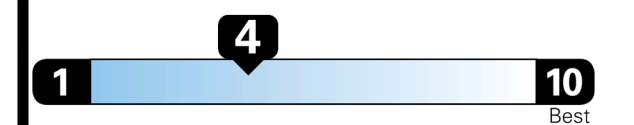

Fuel Economy & Greenhouse Gas Rating (tailpipe only)