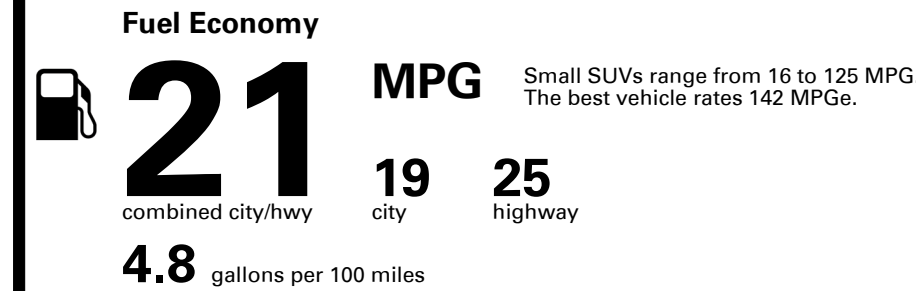

EMISSIONS:
 This vehicle is certified to meet emission requirements in all 50 states

Inland Freight & Handling : \$1,045.00

TOTAL PRICE: \$59,440.00

EPA DOT Fuel Economy and Environment

Gasoline Vehicle

You spend \$4,000
 more in fuel costs over 5 years compared to the average new vehicle.

Annual fuel cost \$2,100

Fuel Economy & Greenhouse Gas Rating (tailpipe only)

Smog Rating (tailpipe only)

This vehicle emits 428 grams CO₂ per mile. The best emits 0 grams per mile (tailpipe only). Producing and distributing fuel also create emissions; learn more at fueleconomy.gov.