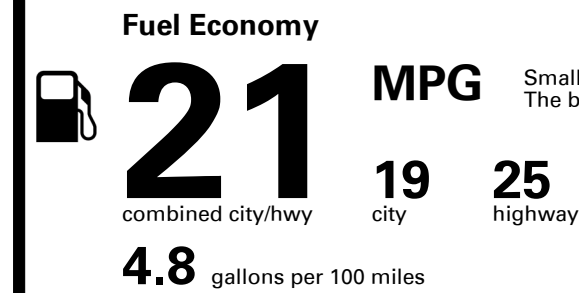

EMISSIONS:
This vehicle is certified to meet emission requirements in all 50 states

Inland Freight & Handling : \$1,045.00

TOTAL PRICE: \$54,675.00

251 A 2542KVIKIN

EPA DOT Fuel Economy and Environment

Gasoline Vehicle

Small SUVs range from 16 to 125 MPG. The best vehicle rates 142 MPGe.

You spend \$4,000 more in fuel costs over 5 years compared to the average new vehicle.

Annual fuel cost \$2,100

Fuel Economy & Greenhouse Gas Rating (tailpipe only)