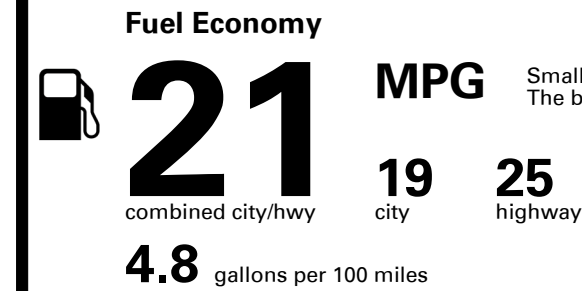

EMISSIONS:
 This vehicle is certified to meet emission requirements in all 50 states

TOTAL PRICE: \$59,525.00

251 A 2542KVIKIN

EPA DOT Fuel Economy and Environment

Gasoline Vehicle

Small SUVs range from 16 to 125 MPG. The best vehicle rates 142 MPGe.

You spend \$4,000
 more in fuel costs over 5 years compared to the average new vehicle.

Annual fuel cost \$2,100

Fuel Economy & Greenhouse Gas Rating (tailpipe only)

Smog Rating (tailpipe only)

This vehicle emits 428 grams CO₂ per mile. The best emits 0 grams per mile (tailpipe only). Producing and distributing fuel also create emissions; learn more at fueleconomy.gov.