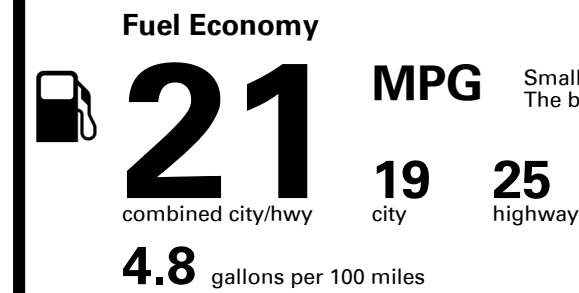

EMISSIONS:
 This vehicle is certified to meet emission requirements in all 50 states

EPA DOT Fuel Economy and Environment

Small SUVs range from 16 to 125 MPG. The best vehicle rates 142 MPGe.

You spend \$4,000
more in fuel costs over 5 years
 compared to the average new vehicle.