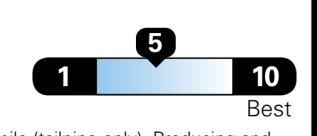

EMISSIONS:
 This vehicle is certified to meet emission requirements in all 50 states

EPA DOT Fuel Economy and Environment

Gasoline Vehicle

Small SUVs range from 16 to 125 MPG. The best vehicle rates 142 MPGe.

You spend \$4,000 more in fuel costs over 5 years compared to the average new vehicle.

Annual fuel cost \$2,100

Fuel Economy & Greenhouse Gas Rating (tailpipe only)

Smog Rating (tailpipe only)

This vehicle emits 428 grams CO₂ per mile. The best emits 0 grams per mile (tailpipe only). Producing and distributing fuel also create emissions; learn more at fueleconomy.gov.