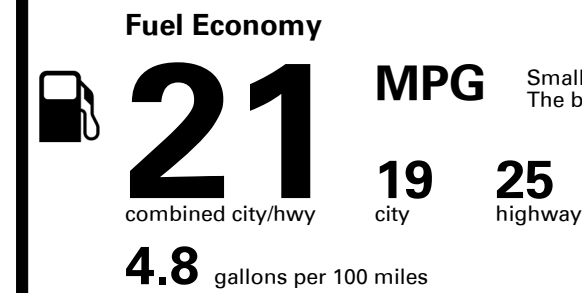

Accessories

- *Cargo Net $50.00
- *Reversible Cargo Tray $150.00
- *Cargo Cover $200.00
- *Wheel Locks $85.00

Inland Freight & Handling : $1,045.00

TOTAL PRICE: $64,530.00

145 A 1532QGRAND

SOLD TO: PA702   **SHIPPED TO: PA702**
GENESIS OF CONSHOHOCKEN
1208 RIDGE PIKE
CONSHOHOCKEN PA 19428

VIN: KMUMCDTC7NU012231	ENGINE: G6DSMA616780	EXTERIOR COLOR: ADRIATIC BLUE	INTERIOR/SEAT COLOR: OBSIDIAN BLACK/OBSIDIAN
MODEL: U0462A65	PORT OF ENTRY: PH	TRANSPORT: TRUCK	ACCESSORY WEIGHT: 18 lbs./ 8 kgs.

EMISSIONS:
This vehicle is certified to meet emission requirements in all 50 states

EPA DOT Fuel Economy and Environment

Gasoline Vehicle

Small SUVs range from 16 to 125 MPG. The best vehicle rates 142 MPGe.

You spend $4,000 more in fuel costs over 5 years compared to the average new vehicle.

Annual fuel cost $2,100