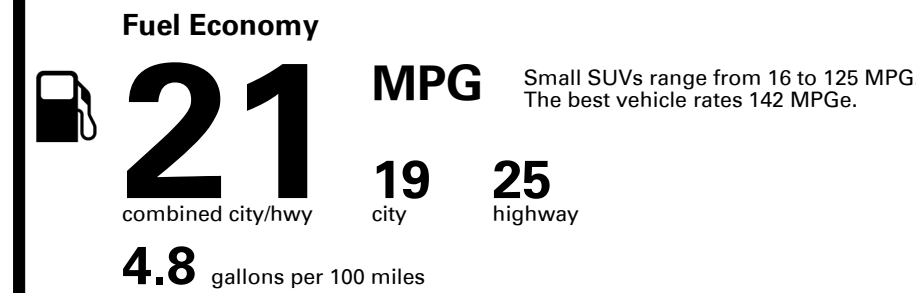

Additional Standard Features

- Carpeted Floor Mats

Manufacturer's Suggested Retail Price: $52,600.00

ADDED FEATURES:

- *HIMALAYAN GRAY(N5M) Paint $500.00
- *Sport Advanced Package: $5,000.00
  - Nappa Leather Seating Surfaces w/ Sport Pattern Quilting
  - Layered Edge Backlit Trim
  - Leatherette Upper Instrument & Door Panels
  - Suede Headliner
  - Heated Steering Wheel
  - Genesis Digital Key
  - Surround View Monitor / Blind-Spot View Monitor
  - Remote Smart Parking Assist
  - Parking Distance Warning (Front)
  - Parking Collision-Avoidance Assist (Rear)
  - Lexicon Premium Audio w/ 16 Speakers
- *Sport Prestige Package: $4,900.00
  - 21" Sport Alloy Wheels
  - Electronic Limited Slip Differential
  - Nappa Leather Seating Surfaces w/ Suede Insert
  - *Vanilla Beige retains Nappa w/ Sport Pattern Quilting*
  - Carbon Fiber Trim
  - 3-Zone Climate / Heated 2nd Row Seats
  - Manual Rear Side Sunshades
  - 12.3" 3D Digital Cluster / Heads-Up Display

Inland Freight & Handling : $1,045.00

TOTAL PRICE: $64,045.00

242 A 2462KPREST

SOLD TO: CA727
GENESIS OF CORONA
2525 WARDLOW ROAD
CORONA CA 92882

SHIPPED TO: CA727

VIN: KMUMCDTC6NU038688	ENGINE: G6DSMA725851	EXTERIOR COLOR: HIMALAYAN GRAY	INTERIOR/SEAT COLOR: OBSIDIAN BLACK/OBSIDIAN
MODEL: U0462A65	PORT OF ENTRY: HU	TRANSPORT: TRUCK	ACCESSORY WEIGHT: 7 lbs./ 3 kgs.

EMISSIONS:
This vehicle is certified to meet emission requirements in all 50 states

EPA DOT Fuel Economy and Environment

You spend $4,000 more in fuel costs over 5 years compared to the average new vehicle.

Annual fuel cost $2,100

Fuel Economy & Greenhouse Gas Rating (tailpipe only)

Smog Rating (tailpipe only)

This vehicle emits 428 grams CO₂ per mile. The best emits 0 grams per mile (tailpipe only). Producing and distributing fuel also create emissions; learn more at fueleconomy.gov.

Actual results will vary for many reasons, including driving conditions and how you drive and maintain your vehicle. The average new vehicle gets 27 MPG and costs $6,500 to fuel over 5 years. Cost estimates are based on 15,000 miles per year at $ 2.35 per gallon. MPGe is miles per gasoline gallon equivalent. Vehicle emissions are a significant cause of climate change and smog.

fueleconomy.gov

Calculate personalized estimates and compare vehicles

GOVERNMENT 5-STAR SAFETY RATINGS

This vehicle has not been rated by the government for overall vehicle score, frontal crash, side crash or rollover risk.

Source: National Highway Traffic Safety Administration (NHTSA).
www.safercar.gov or 1-888-327-4236

Manufacturer's suggested retail price includes manufacturer's recommended pre-delivery service. Gasoline license and title fees state and local taxes and dealer installed options and accessories are not included in the manufacturer's suggested retail price. This label has been affixed to this vehicle by Hyundai Motor America, pursuant to the requirements of 15 U.S.C. 1231 et seq. which prohibits its removal or alteration prior to delivery to the ultimate purchaser.

PARTS CONTENT INFORMATION

FOR VEHICLES IN THIS CARLINE: U.S./CANADIAN PARTS CONTENT: 5 %

MAJOR SOURCES OF FOREIGN PARTS CONTENT: KOREA: 90 %

FOR THIS VEHICLE: FINAL ASSEMBLY POINT: ULSAN, KOREA

COUNTRY OF ORIGIN:

ENGINE: KOREA TRANSMISSION: KOREA

Note: Parts content does not include final assembly, distribution, or other non-parts costs.