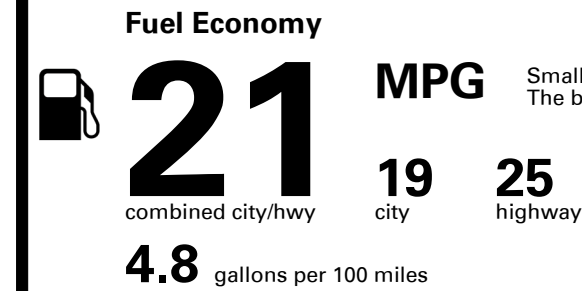

Inland Freight & Handling : \$1,045.00

TOTAL PRICE: \$64,045.00

200 A 2072KCOSCO

SOLD TO: AZ703
EARNHARDT GENESIS OF GILBERT
3252 S. AUTO WAY
GILBERT AZ 85297

SHIPPED TO: AZ703

VIN: KMUMCDTC6NU032731	ENGINE: G6DSMA704926	EXTERIOR COLOR: VIK BLACK	INTERIOR/SEAT COLOR: OBSIDIAN BLACK/OBSIDIAN
MODEL: U0462A65	PORT OF ENTRY: HU	TRANSPORT: TRUCK	ACCESSORY WEIGHT: 7 lbs./ 3 kgs.

EMISSIONS:
This vehicle is certified to meet emission requirements in all 50 states

EPA DOT Fuel Economy and Environment

Small SUVs range from 16 to 125 MPG. The best vehicle rates 142 MPGe.

You spend \$4,000
more in fuel costs over 5 years
compared to the average new vehicle.