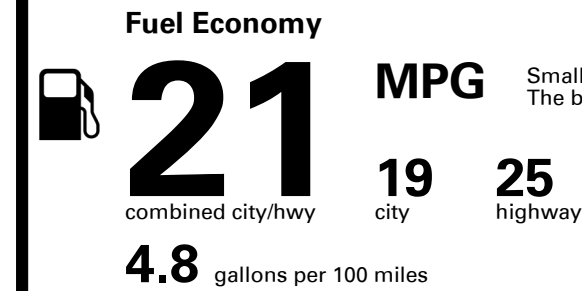

Small SUVs range from 16 to 125 MPG. The best vehicle rates 142 MPGe.

You spend \$4,000
more in fuel costs over 5 years
 compared to the average new vehicle.

Annual fuel cost \$2,100

Fuel Economy & Greenhouse Gas Rating (tailpipe only)