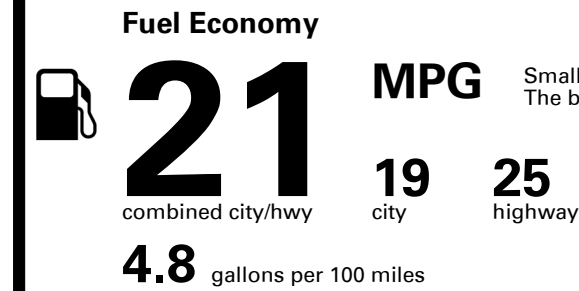

Accessories

- *Cargo Net $50.00
- *Reversible Cargo Tray $150.00
- *Cargo Cover $200.00
- *First Aid Kit $45.00

Inland Freight & Handling : $1,045.00

TOTAL PRICE: $64,490.00

145 A 1262KGLOVI

SOLD TO: CA733 **SHIPPED TO: CA733**
GENESIS OF STOCKTON
2979 AUTO CENTER CIRCLE
STOCKTON CA 95212

VIN: KMUMCDTC5NU017721	ENGINE: G6DSMA644113	EXTERIOR COLOR: ADRIATIC BLUE	INTERIOR/SEAT COLOR: OBSIDIAN BLACK/OBSIDIAN
MODEL: U0462A65	PORT OF ENTRY: HU	TRANSPORT: TRUCK	ACCESSORY WEIGHT: 19 lbs./ 8 kgs.

EMISSIONS:
This vehicle is certified to meet emission requirements in all 50 states

EPA DOT Fuel Economy and Environment

Gasoline Vehicle

Small SUVs range from 16 to 125 MPG. The best vehicle rates 142 MPGe.

You spend $4,000 more in fuel costs over 5 years compared to the average new vehicle.

Annual fuel cost $2,100