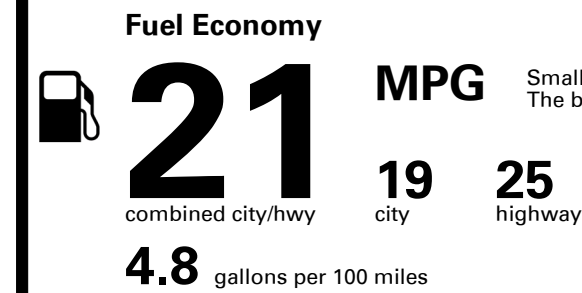

EPA DOT Fuel Economy and Environment

Gasoline Vehicle

Small SUVs range from 16 to 125 MPG. The best vehicle rates 142 MPGe.

You spend \$4,000 more in fuel costs over 5 years compared to the average new vehicle.