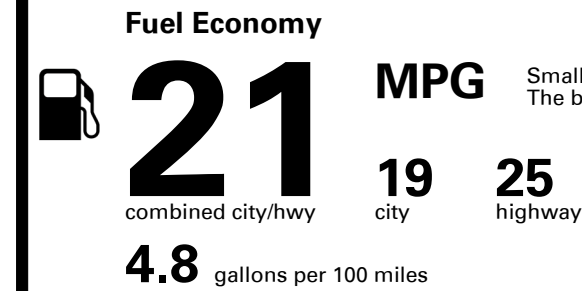

EMISSIONS:
 This vehicle is certified to meet emission requirements in all 50 states

EPA DOT Fuel Economy and Environment

Small SUVs range from 16 to 125 MPG. The best vehicle rates 142 MPGe.

You spend \$4,000
 more in fuel costs over 5 years compared to the average new vehicle.