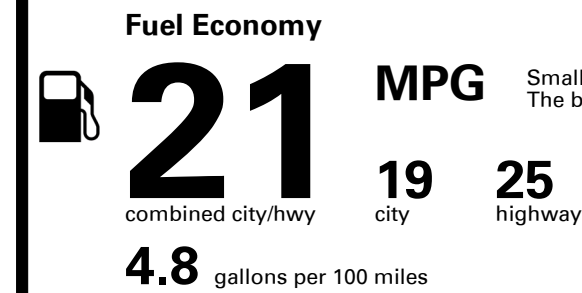

## EPA DOT Fuel Economy and Environment

Gasoline Vehicle

Small SUVs range from 16 to 125 MPG. The best vehicle rates 142 MPGe.

**You spend \$4,000 more in fuel costs over 5 years** compared to the average new vehicle.