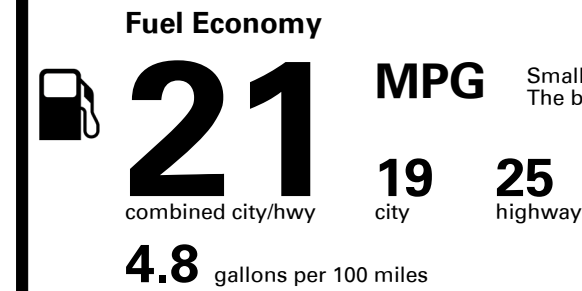

ADDED FEATURES:

- ***Sport Advanced Package: $5,000.00**
- Nappa Leather Seating Surfaces w/ Sport Pattern Quilting Layered Edge Backlit Trim
- Leatherette Upper Instrument & Door Panels
- Suede Headliner
- Heated Steering Wheel
- Genesis Digital Key
- Surround View Monitor / Blind-Spot View Monitor
- Remote Smart Parking Assist
- Parking Distance Warning (Front)
- Parking Collision-Avoidance Assist (Rear)
- Lexicon Premium Audio w/ 16 Speakers

*Sport Prestige Package: $4,900.00

- 21" Sport Alloy Wheels
- Electronic Limited Slip Differential
- Nappa Leather Seating Surfaces w/ Suede Insert
- *Vanilla Beige retains Nappa w/ Sport Pattern Quilting*
- Carbon Fiber Trim
- 3-Zone Climate / Heated 2nd Row Seats
- Manual Rear Side Sunshades
- 12.3" 3D Digital Cluster / Heads-Up Display

Accessories

- *Cargo Net $50.00
- *Reversible Cargo Tray $150.00
- *Cargo Cover $200.00
- *First Aid Kit $45.00
- *Wheel Locks $85.00

Inland Freight & Handling : $1,045.00

TOTAL PRICE: $64,075.00

264 A 2712KEMERA

SOLD TO: CA733 SHIPPED TO: CA733
GENESIS OF STOCKTON
2979 AUTO CENTER CIRCLE
STOCKTON CA 95212

VIN: KMUMCDTC3NU043363	ENGINE: G6DSMA746211	EXTERIOR COLOR: ALTA WHITE	INTERIOR/SEAT COLOR: OBSIDIAN BLACK/OBSIDIAN
MODEL: U0462A65	PORT OF ENTRY: HU	TRANSPORT: TRUCK	ACCESSORY WEIGHT: 20 lbs./ 9 kgs.

EMISSIONS:
This vehicle is certified to meet emission requirements in all 50 states

EPA DOT Fuel Economy and Environment

Gasoline Vehicle

Small SUVs range from 16 to 125 MPG. The best vehicle rates 142 MPGe.

You spend $4,000 more in fuel costs over 5 years compared to the average new vehicle.

Annual fuel cost $2,100