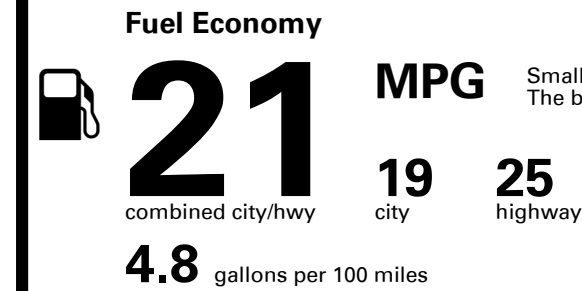

EMISSIONS:
 This vehicle is certified to meet emission requirements in all 50 states

Inland Freight & Handling : \$1,045.00

TOTAL PRICE: \$54,325.00

EPA DOT Fuel Economy and Environment

Gasoline Vehicle

Small SUVs range from 16 to 125 MPG. The best vehicle rates 142 MPGe.

You spend \$4,000
more in fuel costs over 5 years
 compared to the average new vehicle.

Annual fuel cost \$2,100

Fuel Economy & Greenhouse Gas Rating (tailpipe only)

Smog Rating (tailpipe only)

This vehicle emits 428 grams CO₂ per mile. The best emits 0 grams per mile (tailpipe only). Producing and distributing fuel also create emissions; learn more at fueleconomy.gov.