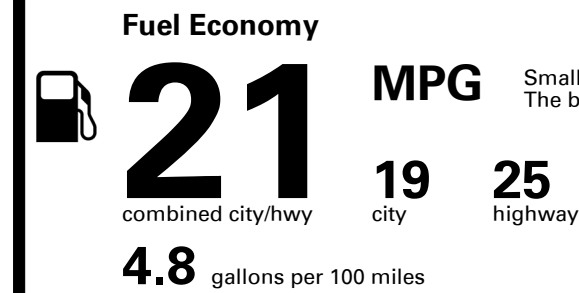

Small SUVs range from 16 to 125 MPG. The best vehicle rates 142 MPGe.

You spend \$4,000
more in fuel costs over 5 years
compared to the average new vehicle.

Annual fuel cost \$2,100

Fuel Economy & Greenhouse Gas Rating (tailpipe only)