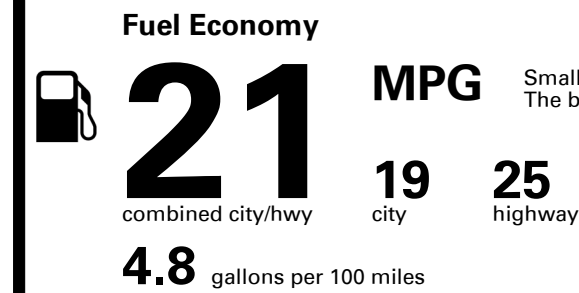

Additional Standard Features

- Carpeted Floor Mats

Manufacturer's Suggested Retail Price: $52,600.00

ADDED FEATURES:

- *MATTERHORN WHITE(FT7) Paint $1,500.00
- *Sport Advanced Package: $5,000.00
  - Nappa Leather Seating Surfaces w/ Sport Pattern Quilting
  - Layered Edge Backlit Trim
  - Leatherette Upper Instrument & Door Panels
  - Suede Headliner
  - Heated Steering Wheel
  - Genesis Digital Key
  - Surround View Monitor / Blind-Spot View Monitor
  - Remote Smart Parking Assist
  - Parking Distance Warning (Front)
  - Parking Collision-Avoidance Assist (Rear)
  - Lexicon Premium Audio w/ 16 Speakers
- *Sport Prestige Package: $4,900.00
  - 21" Sport Alloy Wheels
  - Electronic Limited Slip Differential
  - Nappa Leather Seating Surfaces w/ Suede Insert
  - *Vanilla Beige retains Nappa w/ Sport Pattern Quilting*
  - Carbon Fiber Trim
  - 3-Zone Climate / Heated 2nd Row Seats
  - Manual Rear Side Sunshades
  - 12.3" 3D Digital Cluster / Heads-Up Display

Inland Freight & Handling : $1,045.00

TOTAL PRICE: $65,045.00

153 H 1502KMORNI

SOLD TO: CA727 SHIPPED TO: CA727
GENESIS OF CORONA
2525 WARDLOW ROAD
CORONA CA 92882

VIN: KMUMCDTC3NU018690	ENGINE: G6DSMA649091	EXTERIOR COLOR: MATTERHORN WHITE	INTERIOR/SEAT COLOR: ULTRAMARINE
MODEL: U0462A65	PORT OF ENTRY: HU	TRANSPORT: TRUCK	ACCESSORY WEIGHT: 7 lbs./ 3 kgs.

EMISSIONS:
This vehicle is certified to meet emission requirements in all 50 states

EPA DOT Fuel Economy and Environment

Gasoline Vehicle

Small SUVs range from 16 to 125 MPG. The best vehicle rates 142 MPGe.

You spend $4,000 more in fuel costs over 5 years compared to the average new vehicle.

Annual fuel cost $2,100