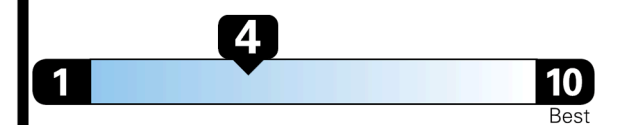

Fuel Economy & Greenhouse Gas Rating (tailpipe only)