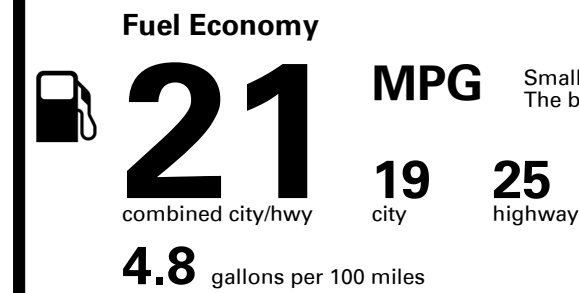

EPA DOT Fuel Economy and Environment

Gasoline Vehicle

Small SUVs range from 16 to 125 MPG. The best vehicle rates 142 MPGe.

You spend \$4,000 more in fuel costs over 5 years compared to the average new vehicle.