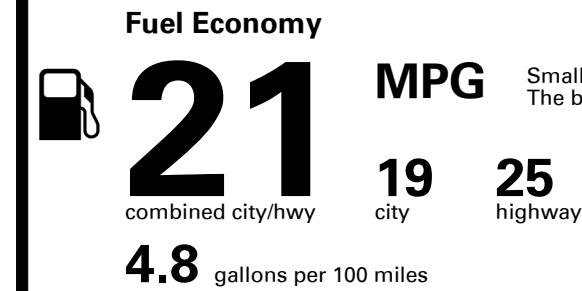

EPA DOT Fuel Economy and Environment

Gasoline Vehicle

Small SUVs range from 16 to 125 MPG. The best vehicle rates 142 MPGe.

You spend \$4,000 more in fuel costs over 5 years compared to the average new vehicle.