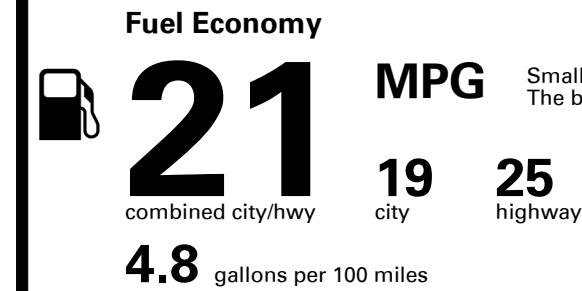

GENESIS WARRANTY

- 5-year/60,000-mile New Vehicle Warranty*
- 10-year/100,000-mile Powertrain Warranty*
- 7-year/Unlimited-mile Anti-perforation Warranty*
- * Limited warranties, see dealer for details

Full Tank of Gas

Additional Standard Features

- Carpeted Floor Mats

Manufacturer's Suggested Retail Price: $52,600.00

ADDED FEATURES:

- *HIMALAYAN GRAY(N5M) Paint $500.00
- *Sport Advanced Package: $5,000.00
  - Nappa Leather Seating Surfaces w/ Sport Pattern Quilting
  - Layered Edge Backlit Trim
  - Leatherette Upper Instrument & Door Panels
  - Suede Headliner
  - Heated Steering Wheel
  - Genesis Digital Key
  - Surround View Monitor / Blind-Spot View Monitor
  - Remote Smart Parking Assist
  - Parking Distance Warning (Front)
  - Parking Collision-Avoidance Assist (Rear)
  - Lexicon Premium Audio w/ 16 Speakers

Accessories

- *Cargo Net $50.00
- *Cargo Cover $200.00
- *First Aid Kit $45.00
- *Wheel Locks $85.00

Inland Freight & Handling : $1,045.00

TOTAL PRICE: $59,525.00

188 A 2002QNOCC

SOLD TO: PA702   **SHIPPED TO: PA702**
GENESIS OF CONSHOHOCKEN
1208 RIDGE PIKE
CONSHOHOCKEN PA 19428

VIN: KMUMCDTC2NU028613	ENGINE: G6DSMA683467	EXTERIOR COLOR: HIMALAYAN GRAY	INTERIOR/SEAT COLOR: OBSIDIAN BLACK/OBSIDIAN
MODEL: U0462A65	PORT OF ENTRY: PH	TRANSPORT: TRUCK	ACCESSORY WEIGHT: 15 lbs./ 7 kgs.

EMISSIONS:
This vehicle is certified to meet emission requirements in all 50 states

EPA DOT Fuel Economy and Environment

Small SUVs range from 16 to 125 MPG. The best vehicle rates 142 MPGe.

You spend $4,000
more in fuel costs over 5 years
compared to the average new vehicle.

Annual fuel cost $2,100