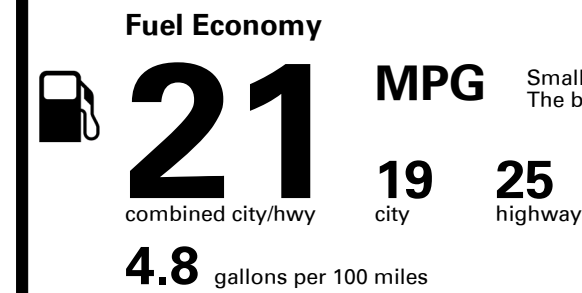

## EPA DOT Fuel Economy and Environment

Gasoline Vehicle

Small SUVs range from 16 to 125 MPG. The best vehicle rates 142 MPGe.

**You spend \$4,000**  
**more in fuel costs over 5 years**  
compared to the average new vehicle.