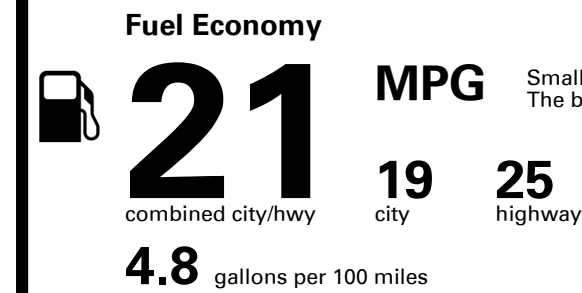

ADDED FEATURES:

- *ADRIATIC BLUE(RY5) Paint $500.00
- *Sport Advanced Package: $5,000.00
  - Nappa Leather Seating Surfaces w/ Sport Pattern Quilting
  - Layered Edge Backlit Trim
  - Leatherette Upper Instrument & Door Panels
  - Suede Headliner
  - Heated Steering Wheel
  - Genesis Digital Key
  - Surround View Monitor / Blind-Spot View Monitor
  - Remote Smart Parking Assist
  - Parking Distance Warning (Front)
  - Parking Collision-Avoidance Assist (Rear)
  - Lexicon Premium Audio w/ 16 Speakers
- *Sport Prestige Package: $4,900.00
  - 21" Sport Alloy Wheels
  - Electronic Limited Slip Differential
  - Nappa Leather Seating Surfaces w/ Suede Insert
  - *Vanilla Beige retains Nappa w/ Sport Pattern Quilting*
  - Carbon Fiber Trim
  - 3-Zone Climate / Heated 2nd Row Seats
  - Manual Rear Side Sunshades
  - 12.3" 3D Digital Cluster / Heads-Up Display

Accessories

- *Reversible Cargo Tray $150.00
- *Cargo Cover $200.00
- *First Aid Kit $45.00

Inland Freight & Handling : $1,045.00

TOTAL PRICE: $64,440.00

145 A 1532QGRAND

SOLD TO: PA702   **SHIPPED TO: PA702**
GENESIS OF CONSHOHOCKEN
1208 RIDGE PIKE
CONSHOHOCKEN PA 19428

VIN: KMUMCDTC1NU012466	ENGINE: G6DSMA623320	EXTERIOR COLOR: ADRIATIC BLUE	INTERIOR/SEAT COLOR: SEVILLA RED/SEVILLA RED
MODEL: U0462A65	PORT OF ENTRY: PH	TRANSPORT: TRUCK	ACCESSORY WEIGHT: 18 lbs./ 8 kgs.

EMISSIONS:
This vehicle is certified to meet emission requirements in all 50 states

EPA DOT Fuel Economy and Environment

Gasoline Vehicle

Small SUVs range from 16 to 125 MPG. The best vehicle rates 142 MPGe.

You spend $4,000 more in fuel costs over 5 years compared to the average new vehicle.

Annual fuel cost $2,100