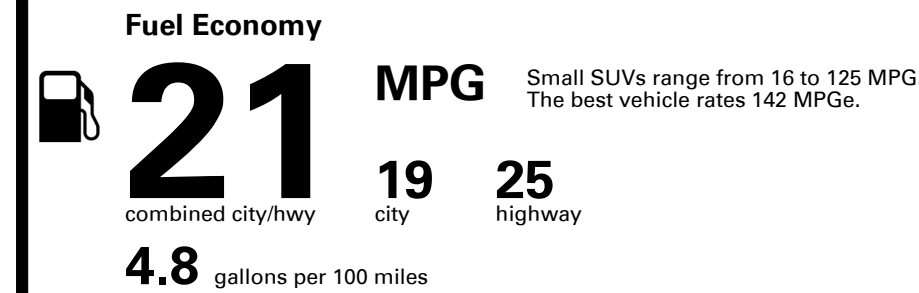

- Carpeted Floor Mats

Manufacturer's Suggested Retail Price: $52,600.00

ADDED FEATURES:

- *SAVILE SILVER(SSS) Paint $500.00
- *Sport Advanced Package: $5,000.00
  - Nappa Leather Seating Surfaces w/ Sport Pattern Quilting
  - Layered Edge Backlit Trim
  - Leatherette Upper Instrument & Door Panels
  - Suede Headliner
  - Heated Steering Wheel
  - Genesis Digital Key
  - Surround View Monitor / Blind-Spot View Monitor
  - Remote Smart Parking Assist
  - Parking Distance Warning (Front)
  - Parking Collision-Avoidance Assist (Rear)
  - Lexicon Premium Audio w/ 16 Speakers
- *Sport Prestige Package: $4,900.00
  - 21" Sport Alloy Wheels
  - Electronic Limited Slip Differential
  - Nappa Leather Seating Surfaces w/ Suede Insert
  - *Vanilla Beige retains Nappa w/ Sport Pattern Quilting*
  - Carbon Fiber Trim
  - 3-Zone Climate / Heated 2nd Row Seats
  - Manual Rear Side Sunshades
  - 12.3" 3D Digital Cluster / Heads-Up Display

Inland Freight & Handling : $1,045.00

SOLD TO: AZ702   **SHIPPED TO: AZ702**
EARNHARDT GENESIS NORTH SCOTTSDALE
8445 E. FRANK LLOYD WRIGHT BLVD.
SCOTTSDALE AZ 85260

VIN: KMUMCDTC0NU041036	ENGINE: G6DSMA723179	EXTERIOR COLOR: SAVILE SILVER	INTERIOR/SEAT COLOR: ULTRAMARINE
MODEL: U0462A65	PORT OF ENTRY: HU	TRANSPORT: TRUCK	ACCESSORY WEIGHT: 7 lbs./ 3 kgs.

EMISSIONS:
This vehicle is certified to meet emission requirements in all 50 states

TOTAL PRICE: $64,045.00

EPA DOT Fuel Economy and Environment

Gasoline Vehicle

You spend $4,000
more in fuel costs over 5 years compared to the average new vehicle.

Annual fuel cost $2,100

Fuel Economy & Greenhouse Gas Rating (tailpipe only)

Smog Rating (tailpipe only)

This vehicle emits 428 grams CO₂ per mile. The best emits 0 grams per mile (tailpipe only). Producing and distributing fuel also create emissions; learn more at fueleconomy.gov.

Actual results will vary for many reasons, including driving conditions and how you drive and maintain your vehicle. The average new vehicle gets 27 MPG and costs $6,500 to fuel over 5 years. Cost estimates are based on 15,000 miles per year at $ 2.35 per gallon. MPGe is miles per gasoline gallon equivalent. Vehicle emissions are a significant cause of climate change and smog.

fueleconomy.gov

Calculate personalized estimates and compare vehicles

GOVERNMENT 5-STAR SAFETY RATINGS

This vehicle has not been rated by the government for overall vehicle score, frontal crash, side crash or rollover risk.

Source: National Highway Traffic Safety Administration (NHTSA).
www.safercar.gov or 1-888-327-4236

Manufacturer's suggested retail price includes manufacturer's recommended pre-delivery service. Gasoline license and title fees state and local taxes and dealer installed options and accessories are not included in the manufacturer's suggested retail price. This label has been affixed to this vehicle by Hyundai Motor America, pursuant to the requirements of 15 U.S.C. 1231 et seq. which prohibits its removal or alteration prior to delivery to the ultimate purchaser.