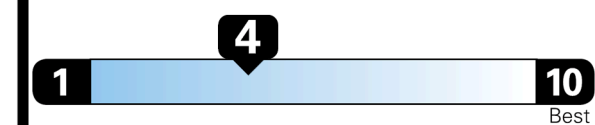

2022 GV70 AWD 3.5T SPORT ADVANCED

THE GENESIS EXPERIENCE

- 3 Yr / 36K Complimentary Maintenance
- 3 Yr / 36K Complimentary Service Valet *
- 3 Yr Complimentary Genesis Connected Services *
- 3 Yr Complimentary Map Care
- * Exclusions may apply, see retailer for details

STANDARD FEATURES:

ADVANCED SAFETY TECHNOLOGY

- 8 Airbags including front Center Airbag
- Smart Cruise Control with Stop & Go
- Forward Collision-Avoidance Assist
- w/ Pedestrian & Cyclist, Lane Side,
- Lane-Change Oncoming, Junction Turning, Junction Crossing, and Evasive Steering Assist
- Highway Driving Assist II
- Driver Attention Warning
- Lane Keeping Assist
- Lane Following Assist
- Blind-Spot Collision-Avoidance Assist
- Rear Cross-Traffic Collision-Avoidance Assist
- Safe Exit Assist / Advanced Rear Occupant Alert
- Intelligent Speed Limit Assist
- Parking Distance Warning (Rear)

POWERTRAIN TECHNOLOGY

- 3.5L V6 T-GDI (375 HP / 391 lb-ft)
- 8-speed Automatic Transmission w/ Paddle-Shifters
- Multi-link Front & Rear Electronically Controlled Suspension w/ Road Preview
- Monobloc Front Brakes
- Alloy Pedals
- Drive Mode Select w/ Custom Mode Setting

COMFORT & CONVENIENCE

- 19-inch Sport Alloy Wheels
- LED Quad Headlights
- LED Rear Combination Lamps
- Panoramic Roof
- High Beam Assist
- Power-Folding Heated Outside Mirrors w/ Turn-signal Indicator

COMFORT & CONVENIENCE(cont.)