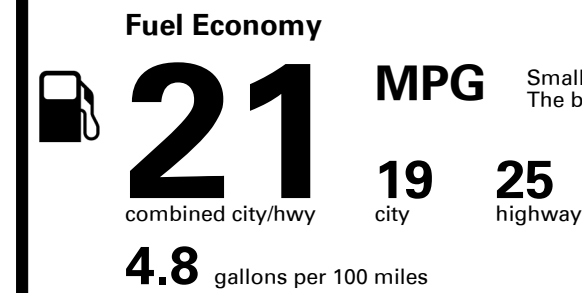

GENESIS WARRANTY

- 5-year/60,000-mile New Vehicle Warranty*
- 10-year/100,000-mile Powertrain Warranty*
- 7-year/Unlimited-mile Anti-perforation Warranty*
- * Limited warranties, see dealer for details

Full Tank of Gas

Additional Standard Features

- Carpeted Floor Mats

Manufacturer's Suggested Retail Price: $52,600.00

ADDED FEATURES:

- *MAUNA RED(RJK) Paint $500.00
- *Sport Advanced Package: $5,000.00
- Nappa Leather Seating Surfaces w/ Sport Pattern Quilting
- Layered Edge Backlit Trim
- Leatherette Upper Instrument & Door Panels
- Suede Headliner
- Heated Steering Wheel
- Genesis Digital Key
- Surround View Monitor / Blind-Spot View Monitor
- Remote Smart Parking Assist
- Parking Distance Warning (Front)
- Parking Collision-Avoidance Assist (Rear)
- Lexicon Premium Audio w/ 16 Speakers

SOLD TO: CA701
GENESIS OF PALM SPRINGS
3919 EAST PALM CANYON
PALM SPRINGS CA 92264

SHIPPED TO: CA701

Inland Freight & Handling : $1,045.00

VIN: KMUMCDTC0NU039352	ENGINE: G6DSMA731496	EXTERIOR COLOR: MAUNA RED	INTERIOR/SEAT COLOR: OBSIDIAN BLACK/OBSIDIAN
MODEL: U0462A65	PORT OF ENTRY: HU	TRANSPORT: TRUCK	ACCESSORY WEIGHT: 7 lbs./ 3 kgs.

TOTAL PRICE: $59,145.00

EMISSIONS:
This vehicle is certified to meet emission requirements in all 50 states

EPA DOT Fuel Economy and Environment

Gasoline Vehicle

Small SUVs range from 16 to 125 MPG. The best vehicle rates 142 MPGe.

You spend $4,000 more in fuel costs over 5 years compared to the average new vehicle.

Annual fuel cost $2,100

Fuel Economy & Greenhouse Gas Rating (tailpipe only)