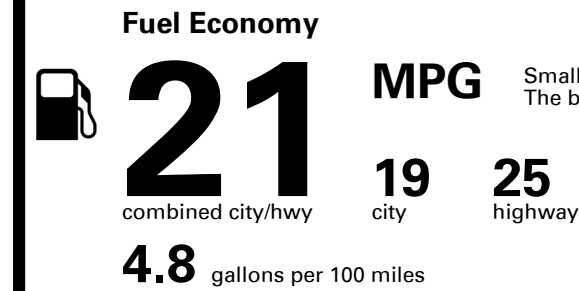

EMISSIONS:
 This vehicle is certified to meet emission requirements in all 50 states

EPA DOT Fuel Economy and Environment

Small SUVs range from 16 to 125 MPG. The best vehicle rates 142 MPGe.

You spend \$4,000
more in fuel costs over 5 years
 compared to the average new vehicle.