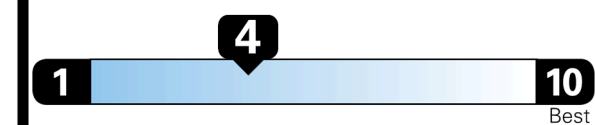

2022 GV70 AWD 3.5T SPORT ADVANCED

THE GENESIS EXPERIENCE

- 3 Yr / 36K Complimentary Maintenance
- 3 Yr / 36K Complimentary Service Valet *
- 3 Yr Complimentary Genesis Connected Services *
- 3 Yr Complimentary Map Care
- * Exclusions may apply, see retailer for details

STANDARD FEATURES:

ADVANCED SAFETY TECHNOLOGY

- 8 Airbags including front Center Airbag
- Smart Cruise Control with Stop & Go
- Forward Collision-Avoidance Assist
- w/ Pedestrian & Cyclist, Lane Side, Lane-Change Oncoming, Junction Turning, Junction Crossing, and Evasive Steering Assist
- Highway Driving Assist II
- Driver Attention Warning
- Lane Keeping Assist
- Lane Following Assist
- Blind-Spot Collision-Avoidance Assist
- Rear Cross-Traffic Collision-Avoidance Assist
- Safe Exit Assist / Advanced Rear Occupant Alert
- Intelligent Speed Limit Assist
- Parking Distance Warning (Rear)

POWERTRAIN TECHNOLOGY

- 3.5L V6 T-GDI (375 HP / 391 lb-ft)
- 8-speed Automatic Transmission w/ Paddle-Shifters
- Multi-link Front & Rear Electronically Controlled Suspension w/ Road Preview
- Monobloc Front Brakes
- Alloy Pedals
- Drive Mode Select w/ Custom Mode Setting

COMFORT & CONVENIENCE

- 19-inch Sport Alloy Wheels
- LED Quad Headlights
- LED Rear Combination Lamps
- Panoramic Roof
- High Beam Assist
- Power-Folding Heated Outside Mirrors w/ Turn-signal Indicator

COMFORT & CONVENIENCE(cont.)