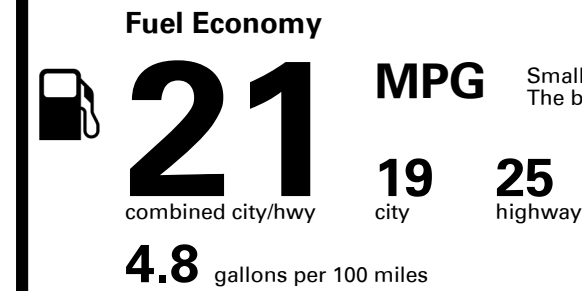

MODEL: U0462A65	PORT OF ENTRY: BR	TRANSPORT: TRUCK	ACCESSORY WEIGHT: 20 lbs./ 9 kgs.
---------------------------	-----------------------------	----------------------------	---

EMISSIONS:
This vehicle is certified to meet emission requirements in all 50 states

TOTAL PRICE: \$54,675.00

EPA DOT Fuel Economy and Environment

Gasoline Vehicle

Small SUVs range from 16 to 125 MPG. The best vehicle rates 142 MPGe.

You spend \$4,000 more in fuel costs over 5 years compared to the average new vehicle.