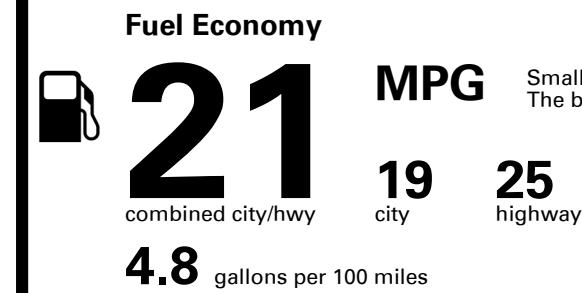

- *MAUNA RED(RJK) Paint $500.00
- *Sport Advanced Package: $5,000.00
  - Nappa Leather Seating Surfaces w/ Sport Pattern Quilting
  - Layered Edge Backlit Trim
  - Leatherette Upper Instrument & Door Panels
  - Suede Headliner
  - Heated Steering Wheel
  - Genesis Digital Key
  - Surround View Monitor / Blind-Spot View Monitor
  - Remote Smart Parking Assist
  - Parking Distance Warning (Front)
  - Parking Collision-Avoidance Assist (Rear)
  - Lexicon Premium Audio w/ 16 Speakers
- *Sport Prestige Package: $4,900.00
  - 21" Sport Alloy Wheels
  - Electronic Limited Slip Differential
  - Nappa Leather Seating Surfaces w/ Suede Insert
  - *Vanilla Beige retains Nappa w/ Sport Pattern Quilting*
  - Carbon Fiber Trim
  - 3-Zone Climate / Heated 2nd Row Seats
  - Manual Rear Side Sunshades
  - 12.3" 3D Digital Cluster / Heads-Up Display

Accessories

- *Cargo Net $50.00
- *Reversible Cargo Tray $150.00
- *Cargo Cover $200.00
- *First Aid Kit $45.00

Inland Freight & Handling : $1,045.00

TOTAL PRICE: $64,490.00

145 A 1392HGRAND

SOLD TO: NC702
GENESIS OF NEW BERN
2910 HIGHWAY 70 EAST
NEW BERN NC 28564

SHIPPED TO: NC702

VIN: KMUMCDTC0NU011048	ENGINE: G6DSMA618188	EXTERIOR COLOR: MAUNA RED	INTERIOR/SEAT COLOR: SEVILLA RED/SEVILLA RED
MODEL: U0462A65	PORT OF ENTRY: BR	TRANSPORT: TRUCK	ACCESSORY WEIGHT: 19 lbs./ 8 kgs.

EMISSIONS:
This vehicle is certified to meet emission requirements in all 50 states

EPA DOT Fuel Economy and Environment

Gasoline Vehicle

Small SUVs range from 16 to 125 MPG. The best vehicle rates 142 MPGe.

You spend $4,000 more in fuel costs over 5 years compared to the average new vehicle.

Annual fuel cost $2,100