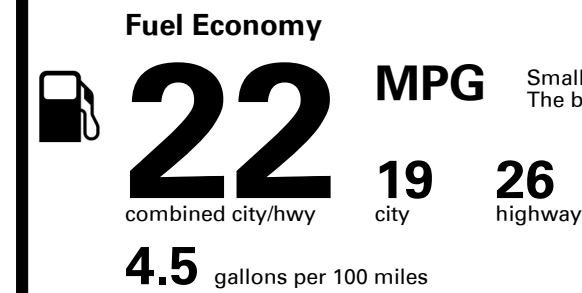

EMISSIONS:
 This vehicle is certified to meet emission requirements in all 50 states

TOTAL PRICE: \$54,125.00

EPA DOT Fuel Economy and Environment

Gasoline Vehicle

Small SUVs range from 16 to 125 MPG. The best vehicle rates 142 MPGe.