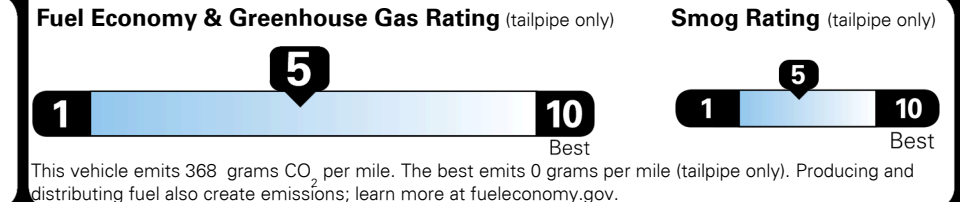

GENESIS WARRANTY

- 5-year/60,000-mile New Vehicle Warranty*
- 10-year/100,000-mile Powertrain Warranty*
- 7-year/Unlimited-mile Anti-perforation Warranty*
- * Limited warranties, see dealer for details

Full Tank of Gas

Additional Standard Features

- Carpeted Floor Mats

Manufacturer's Suggested Retail Price: $41,000.00

ADDED FEATURES:

- *VIK BLACK(PH3) Paint $500.00
- *Select Package: $4,000.00
  - 19" Alloy Wheels
  - Aluminum Trim w/ Spin Brushed Pattern
  - Panoramic Roof / Ventilated Front Seats
  - Lexicon Premium Audio w/ 16-Speakers

Accessories

- *Reversible Cargo Tray $150.00
- *Cargo Cover $200.00

SOLD TO: NJ703 SHIPPED TO: NJ703
GENESIS OF FREEHOLD
4065 RT 9
FREEHOLD NJ 07728

VIN: KMUMADTB7NU027048	ENGINE: G4KRMA954744	EXTERIOR COLOR: VIK BLACK	INTERIOR/SEAT COLOR: VANILLA BEIGE/VANILLA
MODEL: U0422A45	PORT OF ENTRY: PH	TRANSPORT: TRUCK	ACCESSORY WEIGHT: 16 lbs./ 7 kgs.

EMISSIONS:
This vehicle is certified to meet emission requirements in all 50 states

Inland Freight & Handling : $1,045.00

TOTAL PRICE: $46,895.00

EPA DOT Fuel Economy and Environment

Gasoline Vehicle

Fuel Economy

24 MPG
combined city/hwy

22 MPG
city

28 MPG
highway

4.2 gallons per 100 miles

Small SUVs range from 16 to 125 MPG. The best vehicle rates 142 MPGe.

You spend $2,750
more in fuel costs over 5 years compared to the average new vehicle.

Annual fuel cost $1,850

Actual results will vary for many reasons, including driving conditions and how you drive and maintain your vehicle. The average new vehicle gets 27 MPG and costs $6,500 to fuel over 5 years. Cost estimates are based on 15,000 miles per year at $ 2.35 per gallon. MPGe is miles per gasoline gallon equivalent. Vehicle emissions are a significant cause of climate change and smog.

fueleconomy.gov

Calculate personalized estimates and compare vehicles

GOVERNMENT 5-STAR SAFETY RATINGS

This vehicle has not been rated by the government for overall vehicle score, frontal crash, side crash or rollover risk.

Source: National Highway Traffic Safety Administration (NHTSA).
www.safercar.gov or 1-888-327-4236

Manufacturer's suggested retail price includes manufacturer's recommended pre-delivery service. Gasoline license and title fees state and local taxes and dealer installed options and accessories are not included in the manufacturer's suggested retail price. This label has been affixed to this vehicle by Hyundai Motor America, pursuant to the requirements of 15 U.S.C. 1231 et seq. which prohibits its removal or alteration prior to delivery to the ultimate purchaser.

PARTS CONTENT INFORMATION

FOR VEHICLES IN THIS CARLINE: U.S./CANADIAN PARTS CONTENT: 5 %

MAJOR SOURCES OF FOREIGN PARTS CONTENT: KOREA: 90 %

FOR THIS VEHICLE: FINAL ASSEMBLY POINT: ULSAN, KOREA

COUNTRY OF ORIGIN:

ENGINE: KOREA TRANSMISSION: KOREA

Note: Parts content does not include final assembly, distribution, or other non-parts costs.