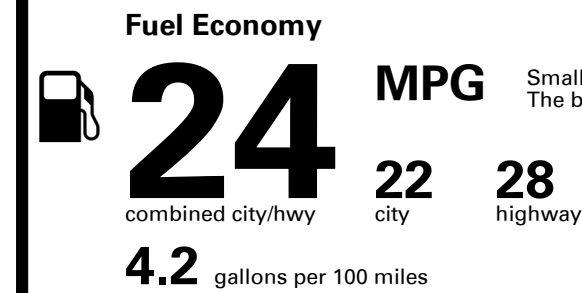

GENESIS WARRANTY

- 5-year/60,000-mile New Vehicle Warranty*
- 10-year/100,000-mile Powertrain Warranty*
- 7-year/Unlimited-mile Anti-perforation Warranty*
- * Limited warranties, see dealer for details

Full Tank of Gas

Additional Standard Features

- Carpeted Floor Mats

Manufacturer's Suggested Retail Price: $41,000.00

ADDED FEATURES:

- *BAROSSA BURGUNDY(BJK) Paint $500.00
- *Select Package: $4,000.00
  - 19" Alloy Wheels
  - Aluminum Trim w/ Spin Brushed Pattern
  - Panoramic Roof / Ventilated Front Seats
  - Lexicon Premium Audio w/ 16-Speakers

Accessories

- *Reversible Cargo Tray $150.00
- *Cargo Cover $200.00

SOLD TO: NJ705 **SHIPPED TO: NJ705**

GENESIS OF MAHWAH
305 ROUTE 17 NORTH
MAHWAH NJ 07430

Inland Freight & Handling : $1,045.00

VIN: KMUMADTB6NU027400	ENGINE: G4KRMA955796	EXTERIOR COLOR: BAROSSA BURGUNDY	INTERIOR/SEAT COLOR: VANILLA BEIGE/VANILLA
MODEL: U0422A45	PORT OF ENTRY: PH	TRANSPORT: TRUCK	ACCESSORY WEIGHT: 16 lbs./ 7 kgs.

TOTAL PRICE: $46,895.00

EMISSIONS:
This vehicle is certified to meet emission requirements in all 50 states

EPA DOT Fuel Economy and Environment

Gasoline Vehicle

Small SUVs range from 16 to 125 MPG. The best vehicle rates 142 MPGe.

You spend $2,750 more in fuel costs over 5 years compared to the average new vehicle.

Annual fuel cost $1,850

Fuel Economy & Greenhouse Gas Rating (tailpipe only)