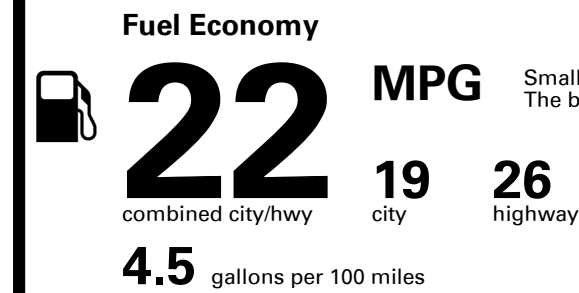

EMISSIONS:
This vehicle is certified to meet emission requirements in all 50 states

TOTAL PRICE: \$54,625.00

188 A 1942QMORNI

EPA DOT Fuel Economy and Environment

Gasoline Vehicle

Small SUVs range from 16 to 125 MPG. The best vehicle rates 142 MPGe.

You spend \$3,500 more in fuel costs over 5 years compared to the average new vehicle.

Annual fuel cost \$2,000

Fuel Economy & Greenhouse Gas Rating (tailpipe only)

Smog Rating (tailpipe only)

This vehicle emits 408 grams CO₂ per mile. The best emits 0 grams per mile (tailpipe only). Producing and distributing fuel also create emissions; learn more at fueleconomy.gov.