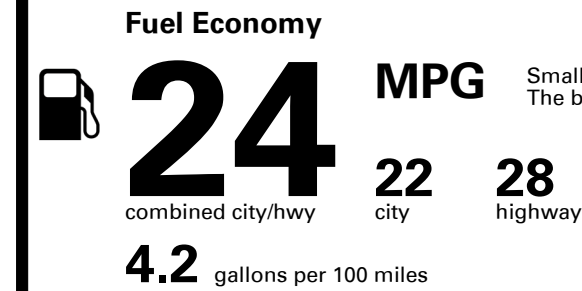

EPA DOT Fuel Economy and Environment

Gasoline Vehicle

Small SUVs range from 16 to 125 MPG. The best vehicle rates 142 MPGe.

You spend $2,750 more in fuel costs over 5 years compared to the average new vehicle.

Annual fuel cost $1,850

Fuel Economy & Greenhouse Gas Rating (tailpipe only)