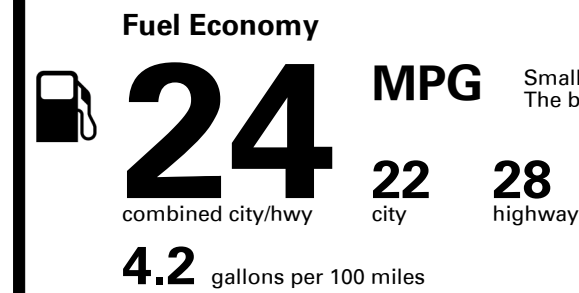

EPA DOT Fuel Economy and Environment

Gasoline Vehicle

Small SUVs range from 16 to 125 MPG. The best vehicle rates 142 MPGe.

You spend $2,750
more in fuel costs over 5 years
compared to the average new vehicle.

Annual fuel cost $1,850

Fuel Economy & Greenhouse Gas Rating (tailpipe only)