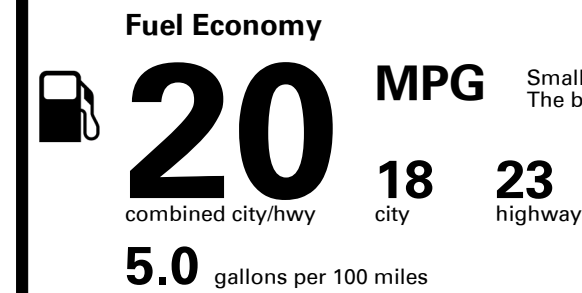

EMISSIONS:
This vehicle is certified to meet emission requirements in all 50 states

Inland Freight & Handling : \$1,025.00

TOTAL PRICE: \$65,775.00

EPA DOT Fuel Economy and Environment

Gasoline Vehicle

Small SUVs range from 16 to 125 MPG. The best vehicle rates 141 MPGe.

You spend \$4,750
more in fuel costs over 5 years
compared to the average new vehicle.

Annual fuel cost \$2,450

Fuel Economy & Greenhouse Gas Rating (tailpipe only)

Smog Rating (tailpipe only)

This vehicle emits 448 grams CO₂ per mile. The best emits 0 grams per mile (tailpipe only). Producing and distributing fuel also create emissions; learn more at fueleconomy.gov.