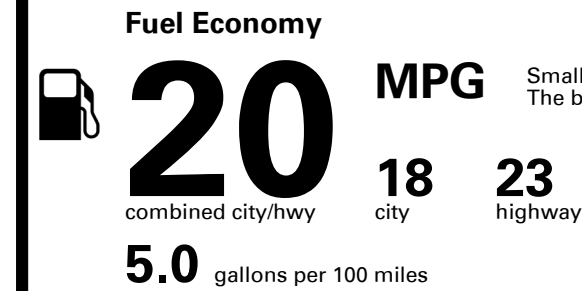

TOTAL PRICE: \$68,405.00

Inland Freight & Handling : \$1,045.00

EMISSIONS:
This vehicle is certified to meet emission requirements in all 50 states

EPA DOT Fuel Economy and Environment

Gasoline Vehicle

Small SUVs range from 16 to 125 MPG. The best vehicle rates 142 MPGe.

You spend \$4,500
more in fuel costs over 5 years
compared to the average new vehicle.

Annual fuel cost \$2,200

Fuel Economy & Greenhouse Gas Rating (tailpipe only)

Smog Rating (tailpipe only)

This vehicle emits 448 grams CO₂ per mile. The best emits 0 grams per mile (tailpipe only). Producing and distributing fuel also create emissions; learn more at fueleconomy.gov.