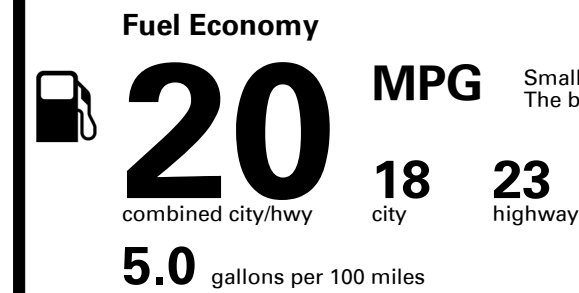

EMISSIONS:
 This vehicle is certified to meet emission requirements in all 50 states

Inland Freight & Handling : \$1,025.00

TOTAL PRICE: \$65,905.00

34 A 3441KMORNI

EPA DOT Fuel Economy and Environment

Gasoline Vehicle

Small SUVs range from 16 to 125 MPG. The best vehicle rates 141 MPGe.

You spend \$4,750
 more in fuel costs over 5 years compared to the average new vehicle.

Annual fuel cost \$2,450

Fuel Economy & Greenhouse Gas Rating (tailpipe only)