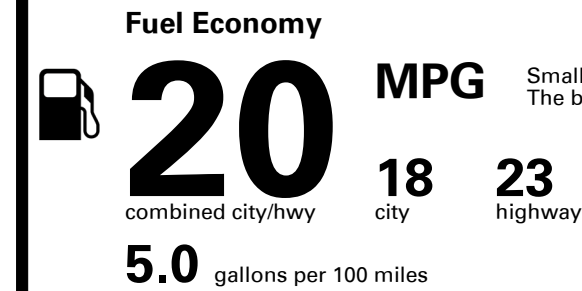

EMISSIONS:
 This vehicle is certified to meet emission requirements in all 50 states

Inland Freight & Handling : \$1,045.00

TOTAL PRICE: \$62,160.00

EPA DOT Fuel Economy and Environment

Gasoline Vehicle

Small SUVs range from 16 to 125 MPG. The best vehicle rates 142 MPGe.

You spend \$4,500
 more in fuel costs over 5 years compared to the average new vehicle.

Annual fuel cost \$2,200

Fuel Economy & Greenhouse Gas Rating (tailpipe only)

Smog Rating (tailpipe only)

This vehicle emits 448 grams CO₂ per mile. The best emits 0 grams per mile (tailpipe only). Producing and distributing fuel also create emissions; learn more at fueleconomy.gov.