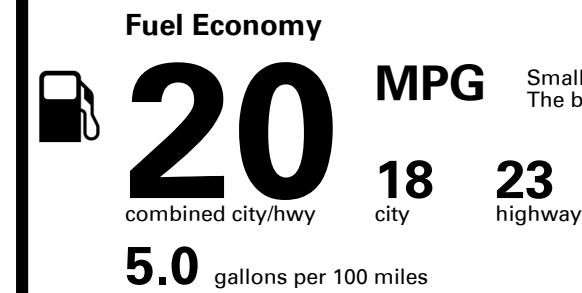

EMISSIONS:
 This vehicle is certified to meet emission requirements in all 50 states

Inland Freight & Handling : \$1,045.00

TOTAL PRICE: \$67,875.00

218 A 2241KDREAM

EPA DOT Fuel Economy and Environment

Gasoline Vehicle

Small SUVs range from 16 to 125 MPG. The best vehicle rates 141 MPGe.

You spend \$4,750 more in fuel costs over 5 years compared to the average new vehicle.

Annual fuel cost \$2,450

Fuel Economy & Greenhouse Gas Rating (tailpipe only)